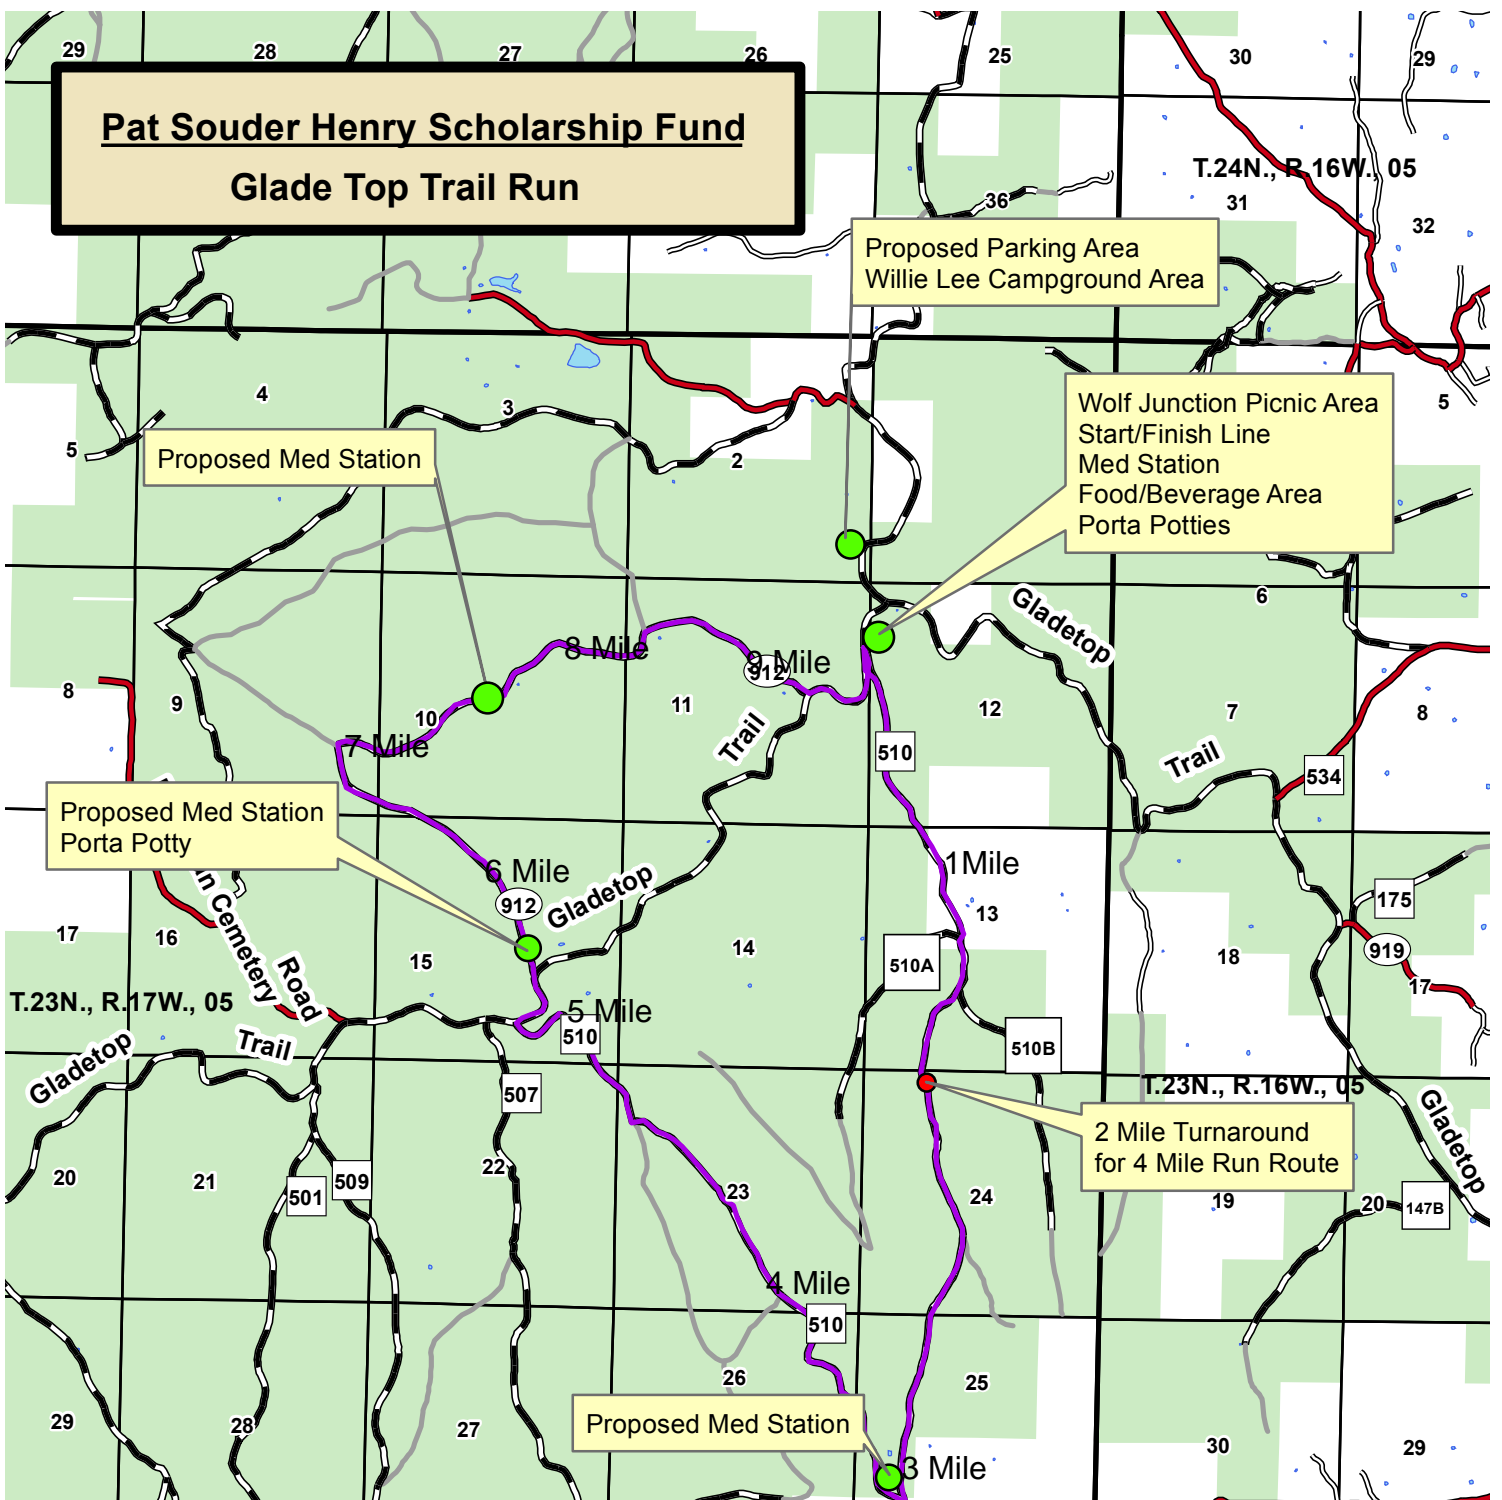

Pat Souder Henry Scholarship Fund Glade Top Trail Run

References

See Attached Text For References

Disclaimer

The USDA Forest Service makes no warranty, expressed or implied regarding the data displayed on this map, and reserves the right to correct, update, modify, or replace this information with out notification.

Scale = 1:50,000

Map Creation Date - 29 January 2014

Legend

- Run Route
- County Roads
- Forest Roads
- State Highways
- Other Ownership
- USFS - Public Land

Pat Souder Henry Scholarship Fund Glade Top Trail Run Recreation Event AVA1403

T23N, R17W, Sec. 2, 9-13, 15, 23-26
5th Principal Meridian, Taney Co., MO
Protem NE 7.5 Quadrangle

U.S. Forest Service - Region 9
Mark Twain National Forest
Ava/Cassville/Willow Springs Ranger District
U.S. Congressional District - Missouri, 7th District